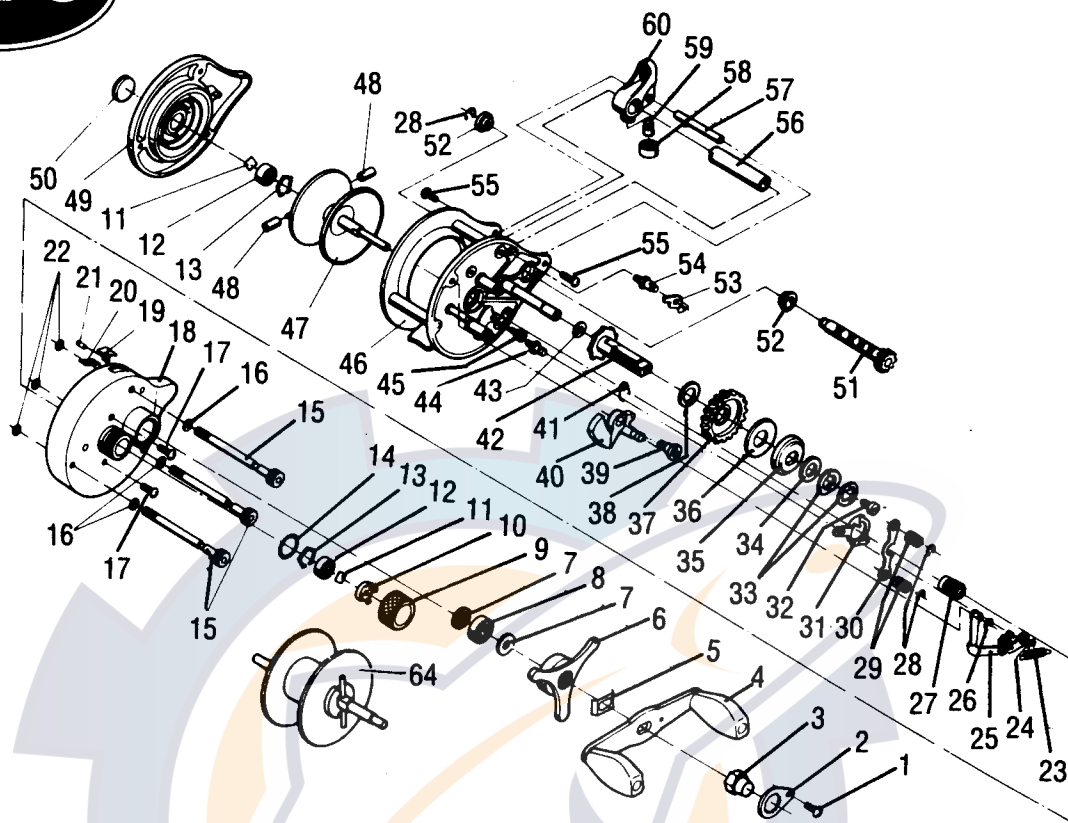

# BB1N

Key No.	Part No.	Description	Price	Key No.	Part No.	Description	Price
1	P306000	Handle Locking Plate Screw	.30	32	P306089	Drive Shaft Retaining Screw	.55
2	P306002	Handle Locking Plate	2.65	33	P306092	Drag Spring Washer	.55
3	P306005	Handle Retaining Nut	1.40	34	P306094	Drag Pressure Plate Washer	.30
4	P306008	Handle	6.45	35	P306096	Drag Pressure Plate	.85
5	P306013	Tri Star Drag Tension Plate	.30	36	P306100	Fiber Drag Washer	.85
6	P306015	Tri Star Drag Control	6.45	37	P306104	Main Gear	9.25
7	P306021	Shouldered Handle Bearing Spacer	.30	38	P306110	Main Gear Fiber Washer	.30
8	P306025	Handle Ball Bearing	11.25	39	P306112	Spool Release Button Screw	1.05
9	P306026	Cast Control Cap	2.20	40	P306114	Spool Release Button	2.85
10	P306030	Cast Control Tension Assembly	1.30	41	P306119	Spool Release Button Spring	.30
11	P306035	Friction Shim	.30	42	P306124	Ratchet Gear Assembly	12.70
12	P306036	Spool Ball Bearing	12.00	43	P306129	Drive Shaft Assembly Washer	.30
13	P306038	Bearing Retaining Spring	.30	44	P306130	Kick Lever Screw	1.10
14	P306039	Cast Control O-Ring	.55	45	P306131	Stopper Pin	.55
15	P306040	Side Plate Finger Screws	8.15	46	P306133	Main Body Assembly	65.15
16	P306046	Washer	.30	47	P306141	V Spool Standard	35.00
17	P306047	Side Plate Retaining Screw	.30	48	P306152	Brake Block	.55
18	P306050	Right Side Plate	20.50	49	P306164	Left Side Plate	12.55
19	P306063	Anti Reverse Button	.55	50	P306209	Emblem	2.55
20	P306064	Anti Reverse Spring	.30	51	P306176	Level Wind Gear	12.65
21	P306065	Anti Reverse Pin	.55	52	P306181	Oilless Bushing	.55
22	P306068	O-Ring	.30	53	P306185	Anti Reverse Claw	1.50
23	P306069	Slider Spring	.30	54	P306188	Anti Reverse Claw Screw	.85
24	P306070	Retaining Ring	.30	55	P306190	Stabilizer Bar Screw	.30
25	P306071	Slider Assembly	3.20	56	P306191	Level Wind Gear Guard	2.00
26	P306073	Slider Assembly Retaining Clip	.30	57	P306195	Level Wind Stabilizer Bar	1.90
27	P306075	Pinion Gear	9.90	58	P306200	Line Guide Block Cap	1.30
28	P306079	Retaining Clip	.30	59	P306202	Pawl (Steel)	3.45
29	P306080	Clutch Spring	.30	59	P306203	Pawl (Zirconia)	6.85
30	P306083	Clutch Lever	.85	60	P306204	Line Guide Block	4.85
31	P306085	Clutch Cam	1.10	64	S630001	U Spool Standard	34.65